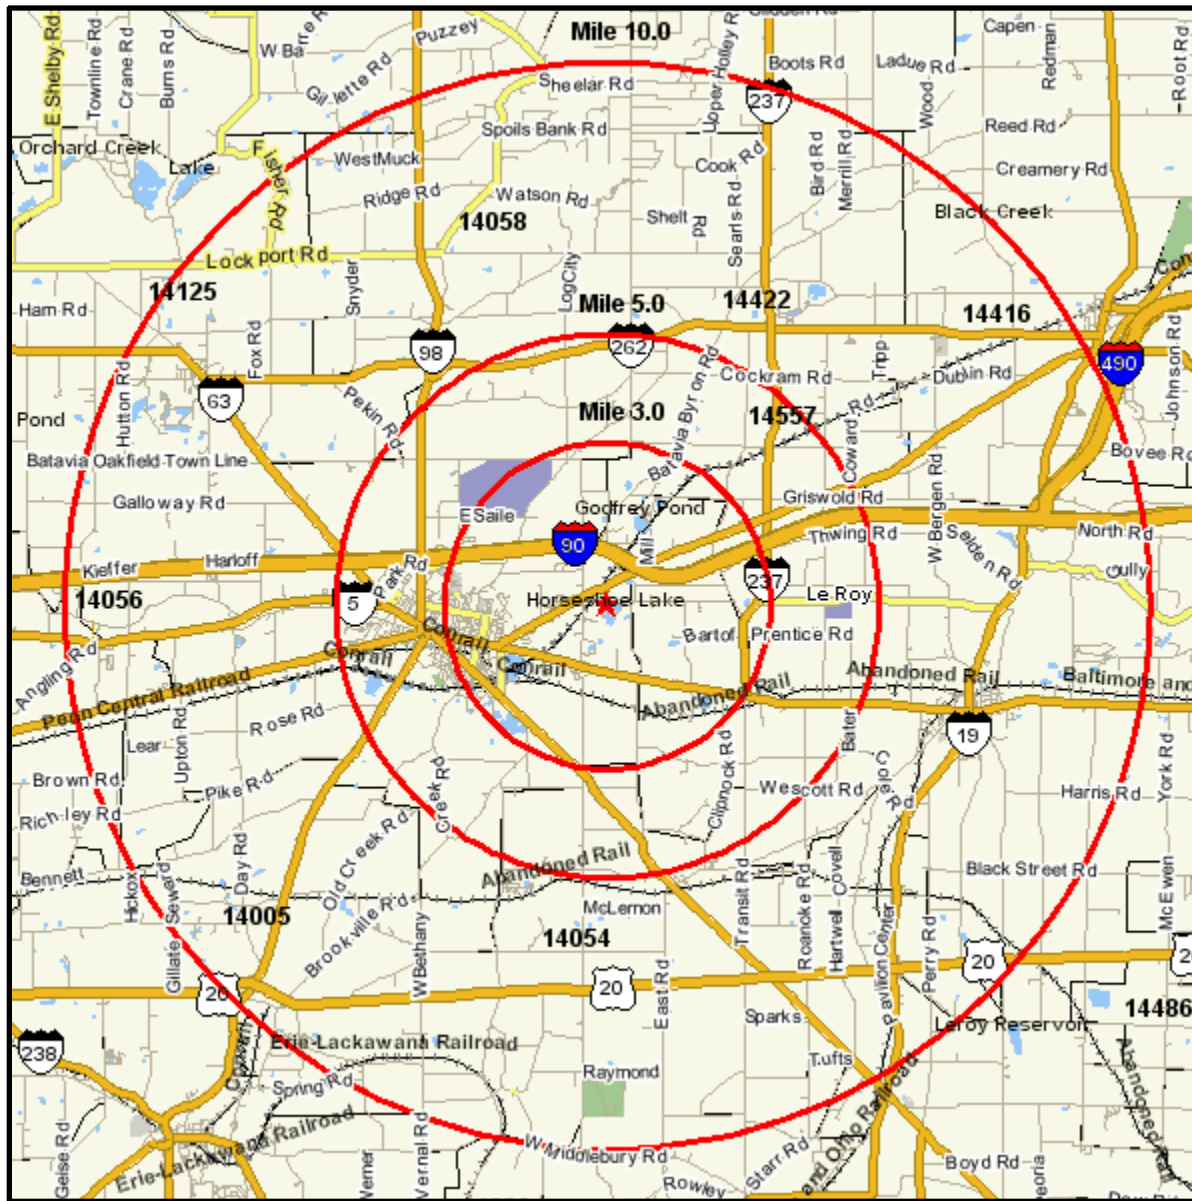

Area Map

Prepared For:

Order #: 966610225
Site: 01

Coord: 43.005592, -78.124020
Radius - See Appendix for Details

- ★ Point
- Interstate Highways
- US Highways
- State Highways
- Major Highways
- Major Roads
- Roads
- Railroads
- Landmarks
- Parks
- Hydrography
- Airports
- Zip Code
- State
- Ocean

0 miles 2.21 4.42

Prepared on: May 12, 2008
© 2008 CLARITAS INC. All rights reserved.

Area Map

Prepared For:

Order #: 966610225
Site: 01

Appendix: Area Listing

Area Name:

Type: Radius 1

Radius Definition:

Center Point:	43.005592		-78.124020
Circle/Band:	0.00	-	3.00

Area Name:

Type: Radius 2

Radius Definition:

Center Point:	43.005592		-78.124020
Circle/Band:	0.00	-	5.00

Area Name:

Type: Radius 3

Radius Definition:

Center Point:	43.005592		-78.124020
Circle/Band:	0.00	-	10.00