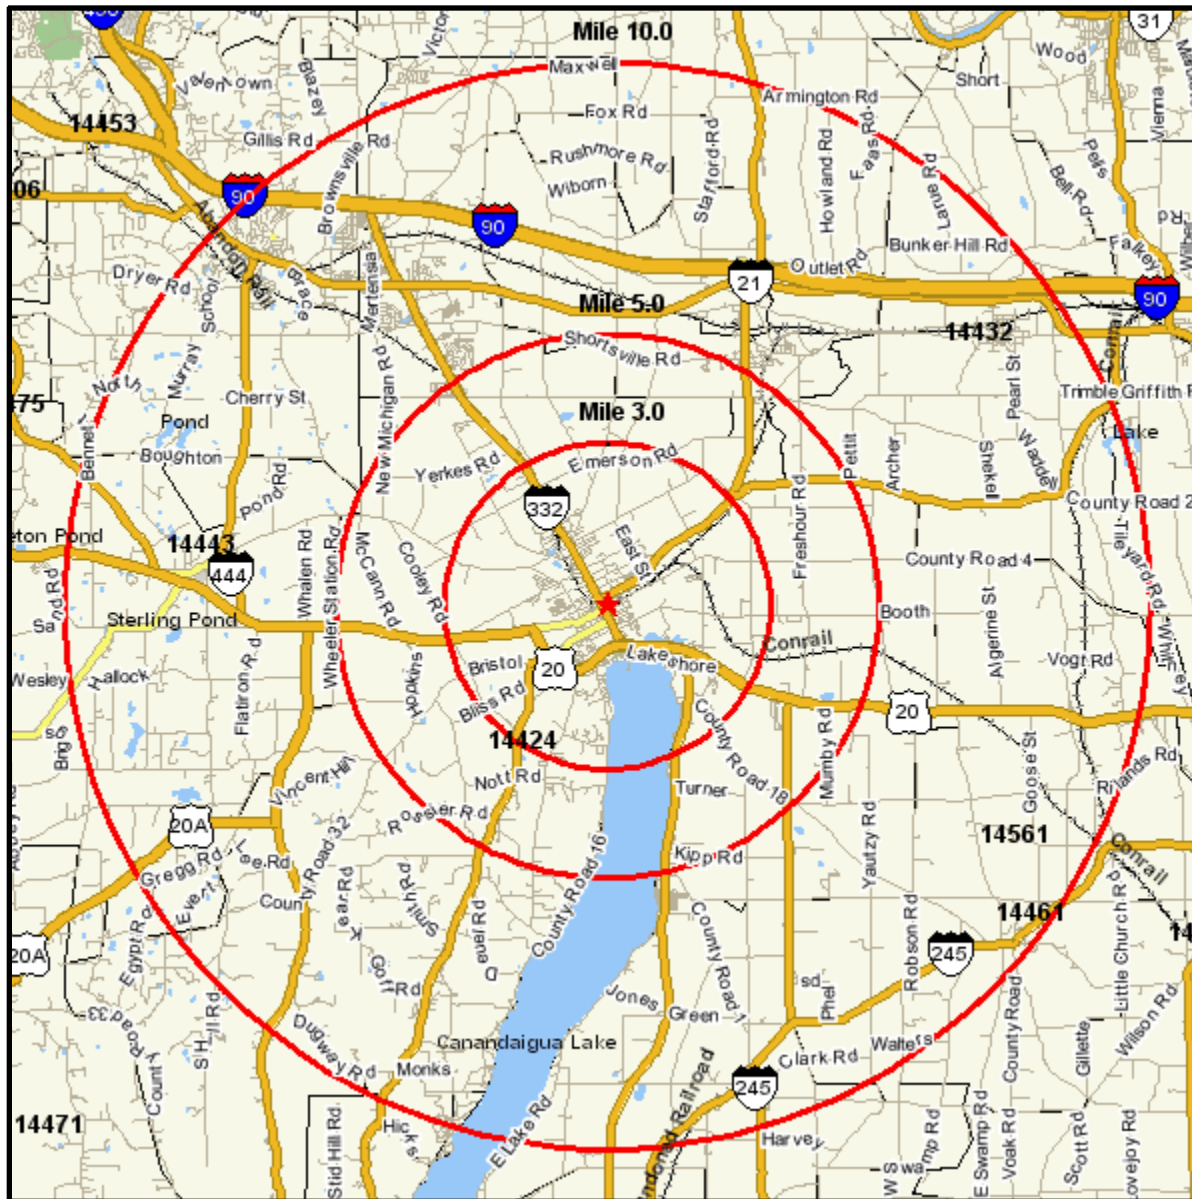

Area Map

Prepared For:
Project Code: John D'Anna - Demo Pkg 1

Order #: 966609680
Site: 03

Coord: 42.888640, -77.280070
Radius - See Appendix for Details

Area Map

Prepared For:
Project Code: John D'Anna - Demo Pkg 1

Order #: 966609680
Site: 03

Appendix: Area Listing

Area Name:

Type: Radius 1

Radius Definition:

Center Point:	42.888640		-77.280070
Circle/Band:	0.00	-	3.00

Area Name:

Type: Radius 2

Radius Definition:

Center Point:	42.888640		-77.280070
Circle/Band:	0.00	-	5.00

Area Name:

Type: Radius 3

Radius Definition:

Center Point:	42.888640		-77.280070
Circle/Band:	0.00	-	10.00