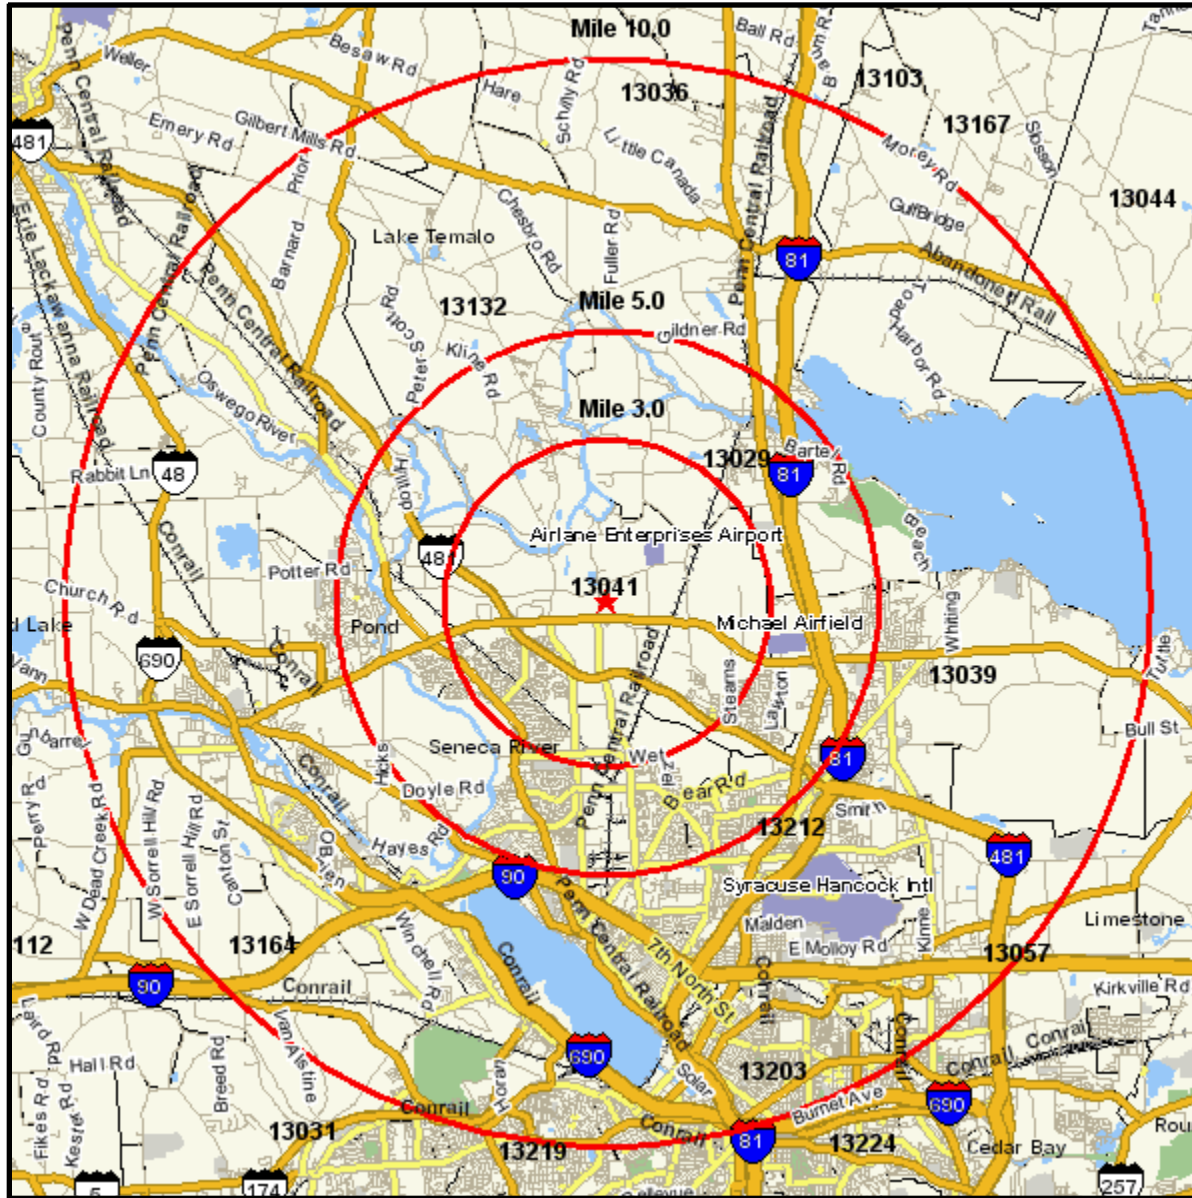

Area Map

Prepared For:
Project Code: John D'Anna - Demo Pkg 1

Order #: 966609680
Site: 05

Coord: 43.190710, -76.195918
Radius - See Appendix for Details

Area Map

Prepared For:
Project Code: John D'Anna - Demo Pkg 1

Order #: 966609680
Site: 05

Appendix: Area Listing

Area Name:

Type: Radius 1

Radius Definition:

Center Point:	43.190710		-76.195918
Circle/Band:	0.00	-	3.00

Area Name:

Type: Radius 2

Radius Definition:

Center Point:	43.190710		-76.195918
Circle/Band:	0.00	-	5.00

Area Name:

Type: Radius 3

Radius Definition:

Center Point:	43.190710		-76.195918
Circle/Band:	0.00	-	10.00