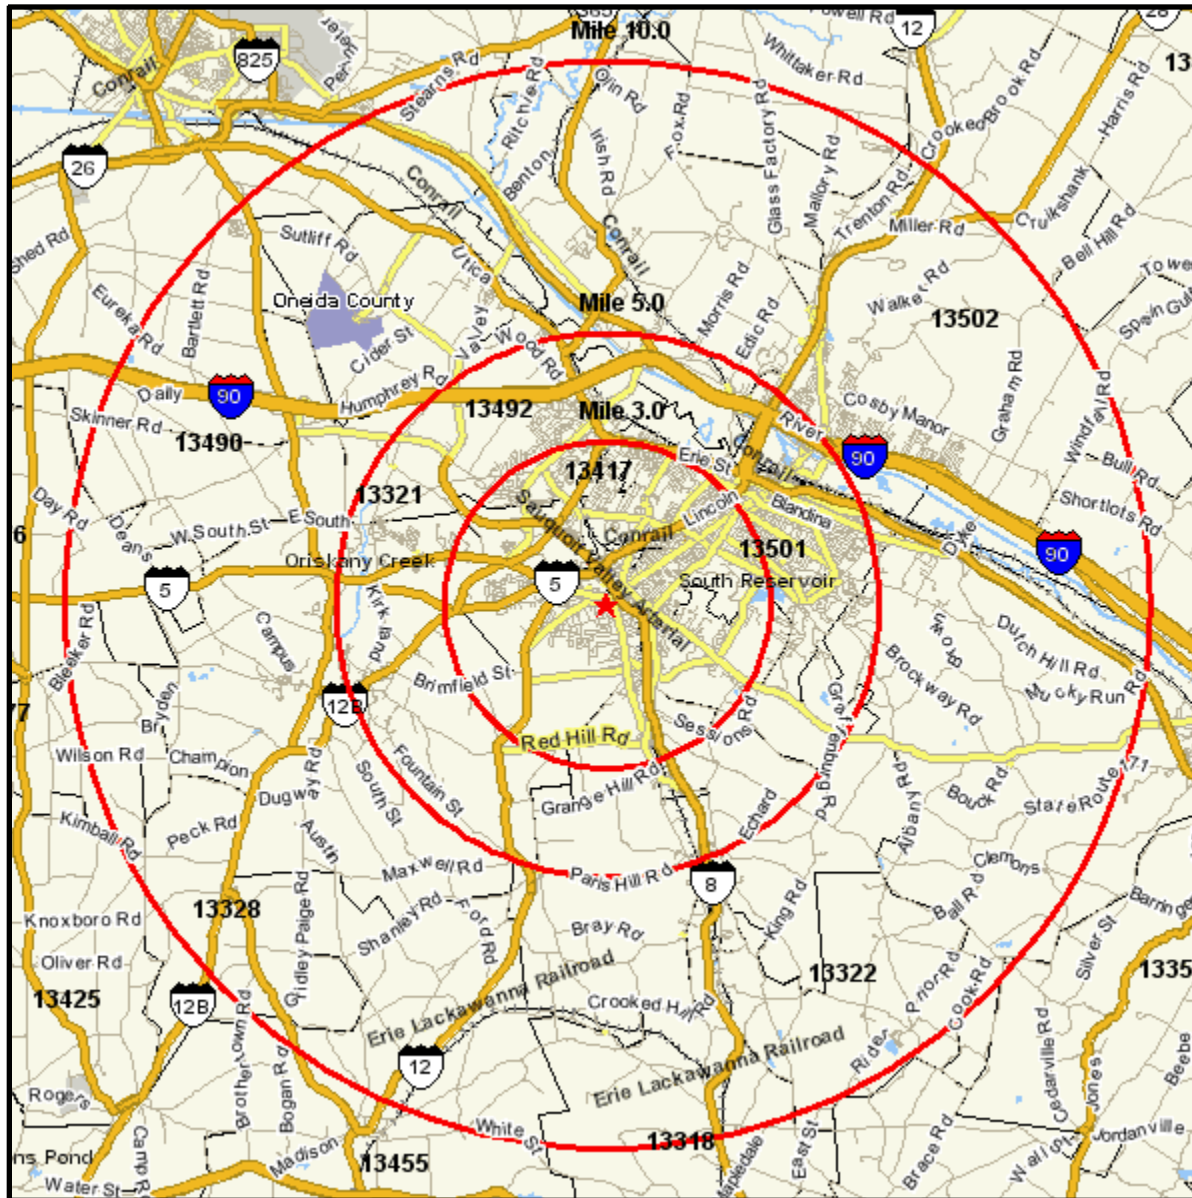

Area Map

Prepared For:

Order #: 966611653
Site: 01

Coord: 43.071145, -75.289080
Radius - See Appendix for Details

Area Map

Prepared For:

Order #: 966611653
Site: 01

Appendix: Area Listing

Area Name:

Type: Radius 1

Radius Definition:

Center Point:	43.071145		-75.289080
Circle/Band:	0.00	-	3.00

Area Name:

Type: Radius 2

Radius Definition:

Center Point:	43.071145		-75.289080
Circle/Band:	0.00	-	5.00

Area Name:

Type: Radius 3

Radius Definition:

Center Point:	43.071145		-75.289080
Circle/Band:	0.00	-	10.00