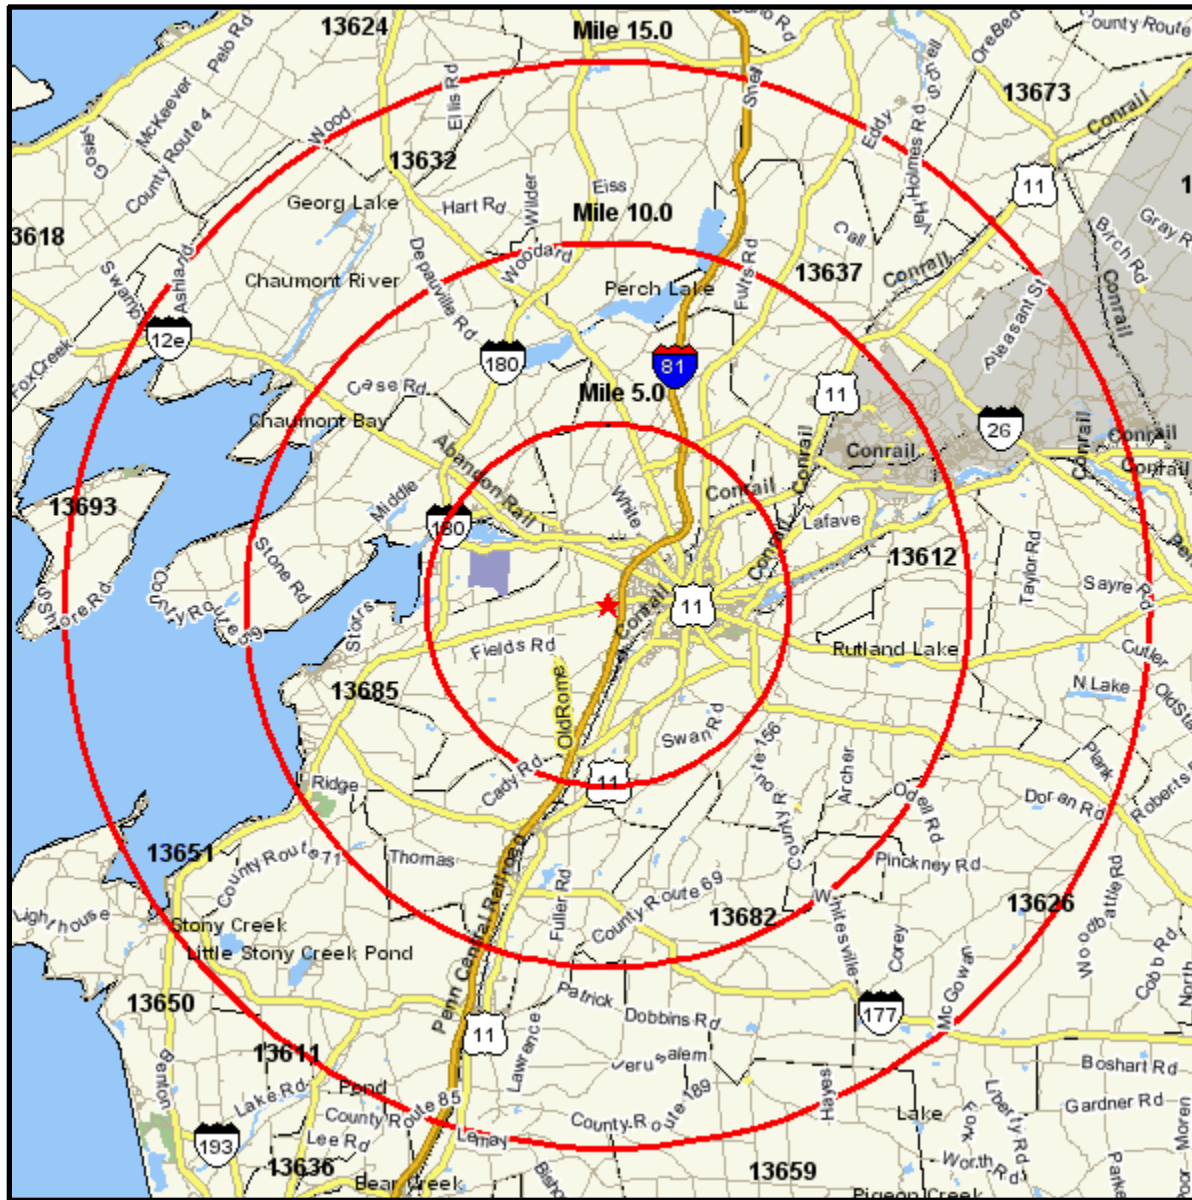

# Area Map

Prepared For: John D'Anna

Order #: 966797561  
Site: 01

20790 STATE ROUTE 3  
WATERTOWN, NY 13601-5560  
Coord: 43.974386, -75.956149  
Radius - See Appendix for Details

Prepared on: June 26, 2008  
© 2008 CLARITAS INC. All rights reserved.

#### Radius Definition:

20790 STATE ROUTE 3	Center Point:	43.974386	-75.956149
WATERTOWN, NY 13601-5560	Circle/Band:	0.00 -	5.00

#### Radius Definition:

20790 STATE ROUTE 3	Center Point:	43.974386	-75.956149
WATERTOWN, NY 13601-5560	Circle/Band:	0.00 -	10.00

#### Radius Definition:

20790 STATE ROUTE 3	Center Point:	43.974386	-75.956149
WATERTOWN, NY 13601-5560	Circle/Band:	0.00 -	15.00